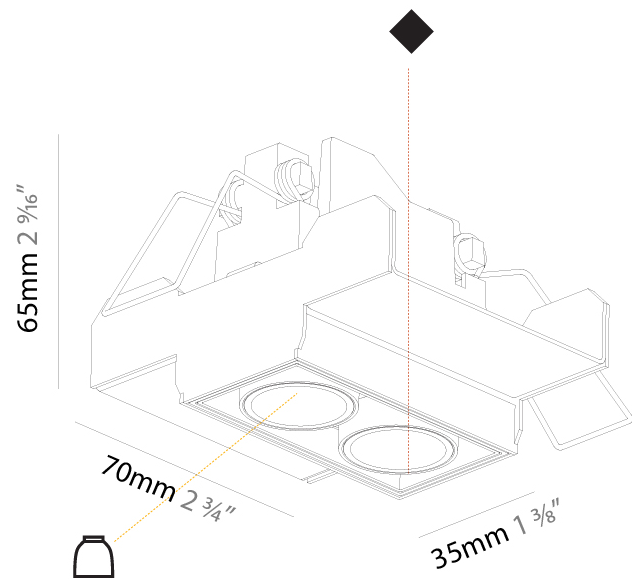

ELECTRICAL

Lamp Type: LED (Zhaga Standard)
Input Wattage (W): 7.7
Total Output Wattage (W): 6.6
Dimming: Tri-Mode (Non-Dimming and Phase Dimming (120Vac only) and 0-10V Dimming)
Driver Included: No
Driver Location: Remote
Driver Type: Constant Current - Universal
Driver Class: Class 2
Input Voltage (V): 120 - 277
Constant Current (MA): 1050

LED

Number of LEDs: 2
Color Temperature (°K): 2700 / 3000 / 3500 / 4000
Max. Delivered Lumen (lm): 319 / 348 / 356 / 363
Nominal Lumen (lm): 440 / 480 / 490 / 500
CRI: >90 CRI
Lamp Life (hrs): 50000
Upon Request: Special Color Temperature

OPTICAL

Reflector: 8 / 18 / 34
Upon Request: Special Beam Angles

RATINGS AND CERTIFICATIONS

Certified By: CSA Certified to UL and CSA Standards

For international specifications by adding 'INT' at the end of the existing Model #. For assistance on 'custom' specifications, contact zteam@zaneen.com. In a constant effort to supply the best product, we reserve the right to change specifications or materials without notice. The most recent specification sheets are found at zaneen.com