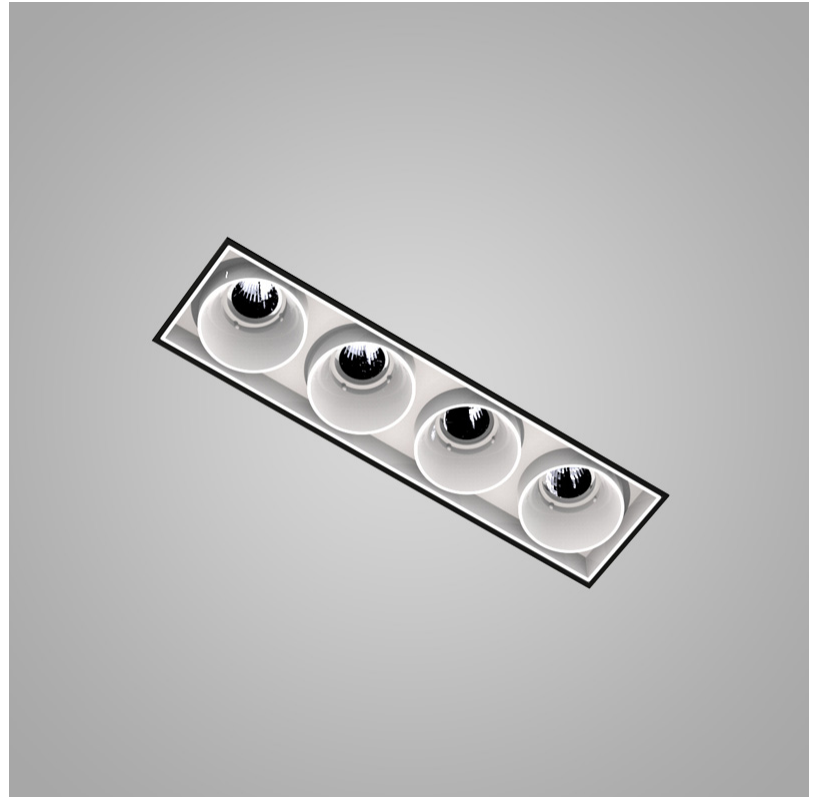

ELECTRICAL

Lamp Type: LED (Zhaga Standard)
Input Wattage (W): 14.3
Total Output Wattage (W): 13.3
Dimming: Tri-Mode (Non-Dimming and Phase Dimming (120Vac only) and 0-10V Dimming)
Driver Included: No
Driver Location: Recessed Housing
Driver Type: Constant Current - Universal
Driver Class: Class 2
Housing: See components
Input Voltage (V): 120 - 277
Constant Current (MA): 1050

LED

Number of LEDs: 4
Color Temperature (°K): [2700 / 3000 / 3500 / 4000](#)
Max. Delivered Lumen (lm): 750 / 850 / 862 / 880
CRI: >90 CRI
Lamp Life (hrs): 50000
Upon Request: Special Color Temperature

OPTICAL

Reflector: [8 / 18 / 34](#)
Upon Request: Special Beam Angles

RATINGS AND CERTIFICATIONS

Certified By: CSA Certified to UL and CSA Standards
IP rating: IP20

Zaneen Group Inc. © 2026, T 1800-388-3382, F 416-247-9319, www.zaneen.com

Available for International specifications by adding 'INT' at the end of the existing Model #. For assistance on 'custom' specifications, contact zteam@zaneen.com. In a constant effort to supply the best product, we reserve the right to change specifications or materials without notice. The most recent specification sheets are found at zaneen.com

PROJECT
TYPE
SPECIFIER
QUANTITY
DATE