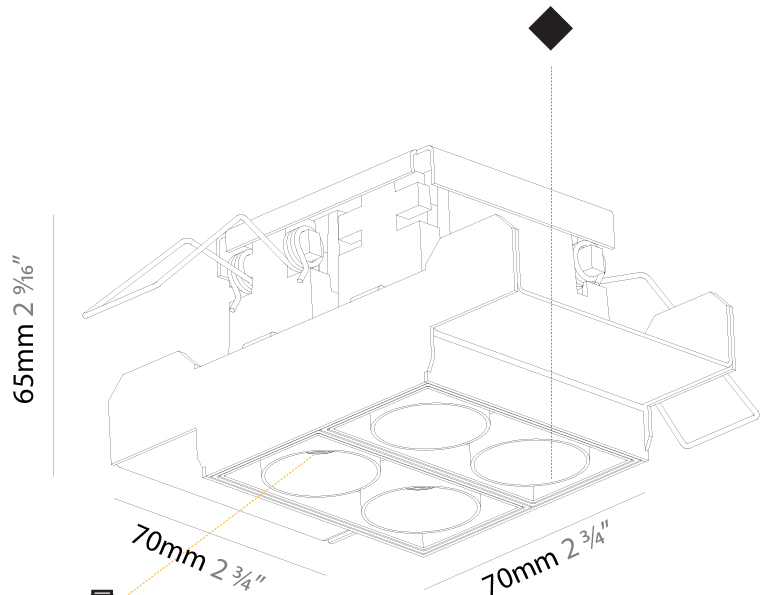

PHYSICAL

Shape: Rectangle
Length (mm): 70
Length (in): 2 ³/₄
Width (mm): 70
Width (in): 2 ³/₄
Height (mm): 65
Height (in): 2 ⁹/₁₆
Ceiling Thickness (mm): 12.5
Ceiling Thickness (in): 1/2
Min. Recessing Depth (mm): 100
Min. Recessing Depth (in): 3 ¹⁵/₁₆
Light Distribution: Downlight
Weight (kg): 0.437
Weight (lbs): 0.96
Fixture Finish: SSR / BKV / CWI / CRY / HAB / UFT / ITA / RUA / FTG / MYG / LOD / PUS / FRO / FUP / KIA / POP / BLS / SPG / MEY / GOH / GUM / CHC / COM / ABZ / JAG / OBR / MOS / ROR
Fixture Material: Aluminum Die Cast
Cut-out Measurements: 82mm / 3 1/4" x 42mm / 1 5/8"
Upon Request: Unique Ceiling Thickness

ELECTRICAL

Lamp Type: LED (Zhaga Standard)
Input Wattage (W): 18
Total Output Wattage (W): 16.4
Dimming: Tri-Mode (Non-Dimming and Phase Dimming (120Vac only) and 0-10V Dimming)
Driver Included: No
Driver Location: Recessed Housing
Driver Type: Constant Current - Universal
Driver Class: Class 2
Housing: See components
Input Voltage (V): 120 - 277
Constant Current (MA): 1050

LED

Number of LEDs: 4
Color Temperature (°K): 2700 / 3000 / 3500 / 4000
Max. Delivered Lumen (lm): Max. 887
CRI: >90 CRI
Lamp Life (hrs): 50000
Upon Request: Special Color Temperature

OPTICAL

Reflector°: 8 / 18 / 34
Upon Request: Special Beam Angles

RATINGS AND CERTIFICATIONS

Certified By: CSA Certified to UL and CSA Standards

IP rating: IP20
Zaneen Group Inc. © 2024, T 1800-388-3382, F 416-247-9319, www.zaneen.com