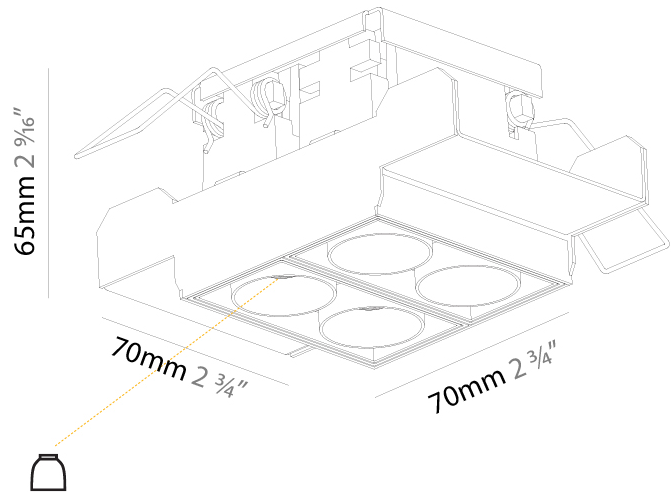

PHYSICAL

Shape: Square
Length (mm): 70
Length (in): 2 ¾
Width (mm): 70
Width (in): 2 ¾
Height (mm): 65
Height (in): 2 9/16
Ceiling Thickness (mm): 12.5
Ceiling Thickness (in): 1/2
Min. Recessing Depth (mm): 100
Min. Recessing Depth (in): 3 15/16
Light Distribution: Downlight
Weight (kg): 0.428
Weight (lbs): 0.94
Fixture Finish: BLK / WHI
Fixture Material: Aluminum Die Cast
Cut-out Measurements: 82mm / 3 1/4" x 42mm / 1 5/8"
Upon Request: Unique Ceiling Thickness

ELECTRICAL

Lamp Type: LED (Zhaga Standard)
Input Wattage (W): 14.3
Total Output Wattage (W): 13.2
Dimming: Tri-Mode (Non-Dimming and Phase Dimming (120Vac only) and 0-10V Dimming)
Driver Included: No
Driver Location: Recessed Housing
Driver Type: Constant Current - Universal
Driver Class: Class 2
Housing: See components
Input Voltage (V): 120 - 277
Constant Current (MA): 1050

LED

Number of LEDs: 4
Color Temperature (°K): 2700 / 3000 / 3500 / 4000
Max. Delivered Lumen (lm): 780 / 830 / 833 / 850
CRI: >90 CRI
Lamp Life (hrs): 50000
Upon Request: Special Color Temperature

OPTICAL

Reflector: 10 / 20 / 40
Upon Request: Special Beam Angles

RATINGS AND CERTIFICATIONS

Certified By: CSA Certified to UL and CSA Standards
IP rating: IP20

PROJECT	_____
TYPE	_____
SPECIFIER	_____
QUANTITY	_____
DATE	_____