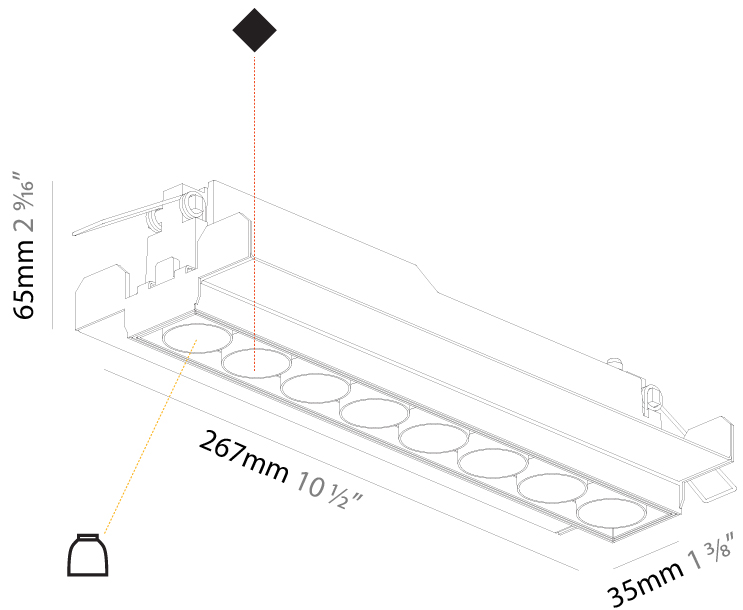

ELECTRICAL

Lamp Type: LED (Zhaga Standard)
Input Wattage (W): 27
Total Output Wattage (W): 25.9
Dimming: Tri-Mode (Non-Dimming and Phase Dimming (120Vac only) and 0-10V Dimming)
Driver Included: No
Driver Location: Remote
Driver Type: Constant Current - Universal
Driver Class: Class 2
Input Voltage (V): 120 - 277
Constant Current (MA): 1050

LED

Number of LEDs: 8
Color Temperature (°K): 2700 / 3000 / 3500 / 4000
Max. Delivered Lumen (lm): MAX. 1561 / 1685 / 1721 / 1756
Nominal Lumen (lm): MAX. 1760 / 1900 / 1940 / 1980
CRI: >90 CRI
Lamp Life (hrs): 50000
Upon Request: Special Color Temperature

OPTICAL

Reflector: 8 / 14 / 34
Upon Request: Special Beam Angles

RATINGS AND CERTIFICATIONS

Zaneen Group Inc. © 2026, 11800-388-3382, F 416-247-9319, www.zaneen.com

Certified by: CSA Certified, ETL and CEM Standards

For assistance on 'custom' specifications, contact zteam@zaneen.com.

In an effort to supply the best product, we reserve the right to change specifications or materials without notice. The most recent specification sheets are found at zaneen.com

100mm
3 15/16"

12 1/2 mm
1/2"

272mm x 42mm
10 11/16" x 1 5/8"