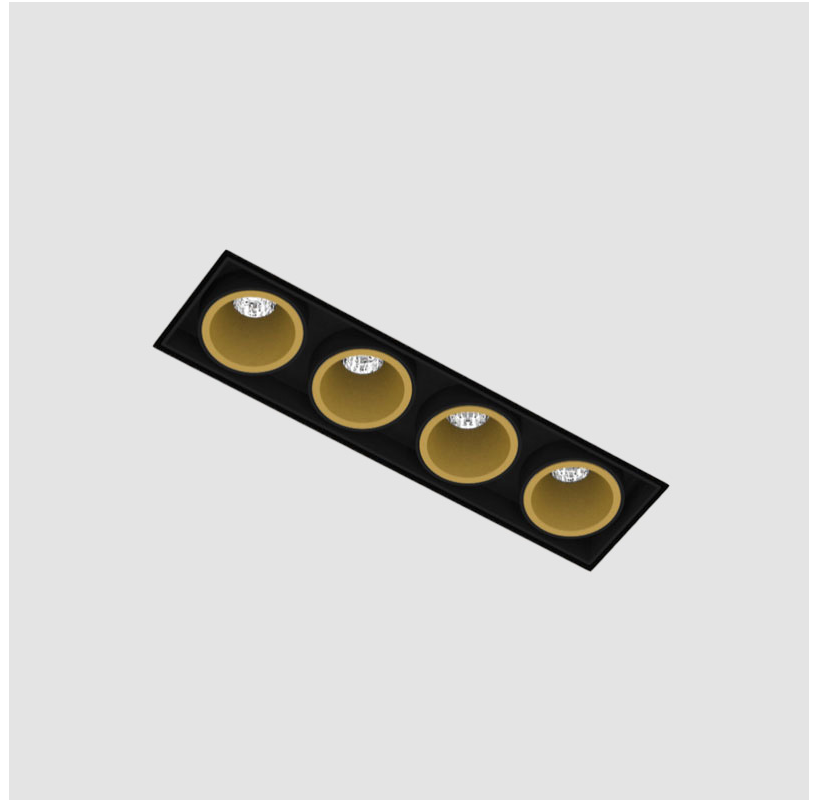

ELECTRICAL

Lamp Type: LED (Zhaga Standard)
Input Wattage (W): 14.3
Total Output Wattage (W): 13.3
Dimming: Tri-Mode (Non-Dimming and Phase Dimming (120Vac only) and 0-10V Dimming)
Driver Included: No
Driver Location: Recessed Housing
Driver Type: Constant Current - Universal
Driver Class: Class 2
Housing: See components
Input Voltage (V): 120 - 277
Constant Current (MA): 1050

LED

Number of LEDs: 4
Color Temperature (°K): 2700 / 3000 / 3500 / 4000
Max. Delivered Lumen (lm): 750 / 850 / 862 / 880
CRI: >90 CRI
Lamp Life (hrs): 50000
Upon Request: Special Color Temperature

OPTICAL

Reflector: 8 / 14 / 34
Upon Request: Special Beam Angles

RATINGS AND CERTIFICATIONS

Zaneen Group Inc. © 2026, 1 800 388 3382, F 416-247-9319, www.zaneen.com

Certified by: CSA Certified, ETL and CEM Standards

Identified by: Add the suffix to the end of the existing Model #. For assistance on 'custom' specifications, contact zteam@zaneen.com.

In an effort to supply the best product, we reserve the right to change specifications or materials without notice. The most recent specification sheets are found at zaneen.com