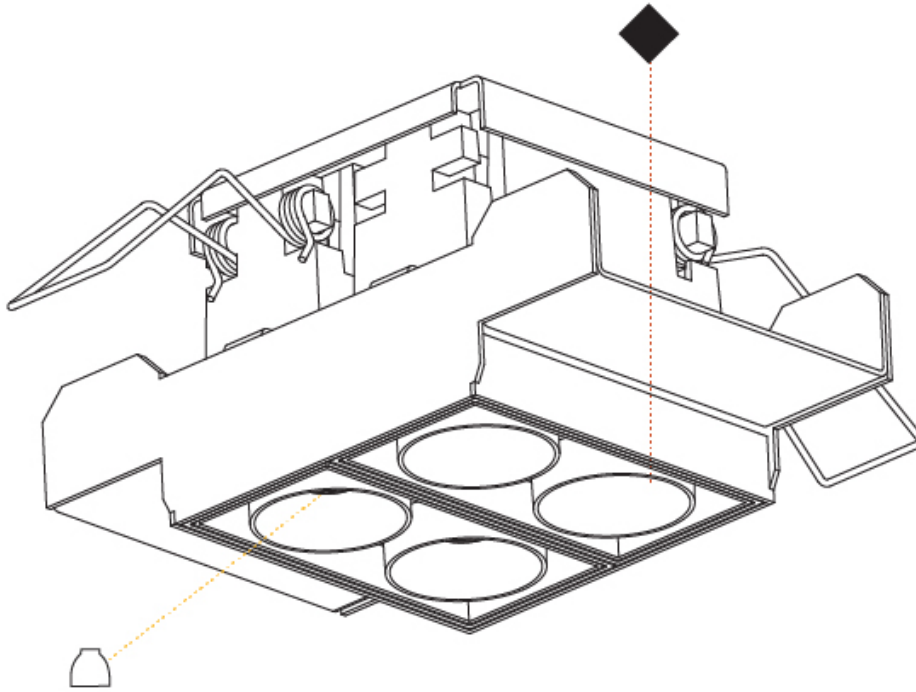

MAGIQ 2X2 CELL KORONA TRIMLESS

A35572-

PROJECT _____

TYPE _____

SPECIFIER _____

QUANTITY _____

DATE _____

A

GENERAL

Series: Magiq
Subseries: Magiq 2 Cell
Partner: Prolicht
Division: Architectural
Installation: Trimless
Product Type: Downlight
Mounting Location: Ceiling
Light Distribution: Downlight

PHYSICAL

Aperture Sizes - Downlights: 1"
Shape: Rectangle
Length (mm): 70
Length (in): 2 ¾
Width (mm): 35
Width (in): 1 ⅜
Height (mm): 65
Height (in): 2 ⅞
Ceiling Thickness (mm): 12.5
Ceiling Thickness (in): 1/2
Min. Recessing Depth (mm): 100
Min. Recessing Depth (in): 3 ⅞
Weight (kg): 0.241
Weight (lbs): 0.53
Fixture Finish: BLK / WHI
Fixture Material: Aluminum Die Cast
Cut-out Measurements: 82mm / 3 1/4" x 42mm / 1 5/8"
Upon Request: Unique Ceiling Thickness