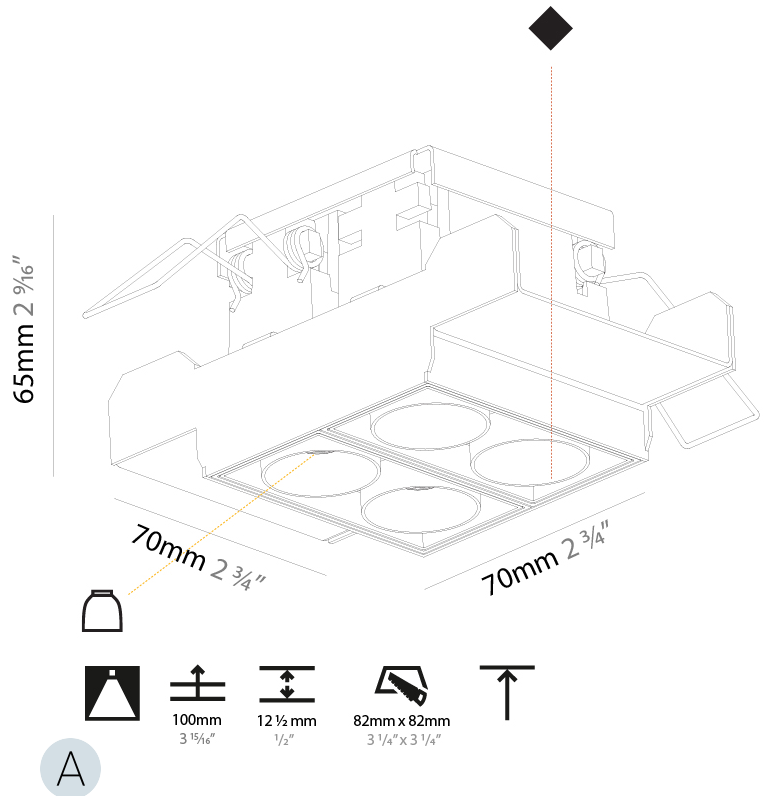

ELECTRICAL

Lamp Type: LED (Zhaga Standard)
Input Wattage (W): 18
Total Output Wattage (W): 16.4
Dimming: Tri-Mode (Non-Dimming and Phase Dimming (120Vac only) and 0-10V Dimming)
Driver Included: No
Driver Location: Recessed Housing
Driver Type: Constant Current - Universal
Driver Class: Class 2
Housing: See components
Input Voltage (V): 120 - 277
Constant Current (MA): 1050

LED

Number of LEDs: 4
Color Temperature (°K): 2700 / 3000 / 3500 / 4000
Max. Delivered Lumen (lm): Max. 887
CRI: >90 CRI
Lamp Life (hrs): 50000
Upon Request: Special Color Temperature

OPTICAL

Reflector: 8 / 18 / 34
Upon Request: Special Beam Angles

RATINGS AND CERTIFICATIONS

Certified By: CSA Certified to UL and CSA Standards
Zaneen Lighting Inc. © 2024, 11801e-300-1389, P-416-247-9389, www.zaneen.com

For International specifications by adding 'INT' at the end of the existing Model #. For assistance on 'custom' specifications, contact zteam@zaneen.com. In a constant effort to supply the best product, we reserve the right to change specifications or materials without notice. The most recent specification sheets are found at zaneen.com