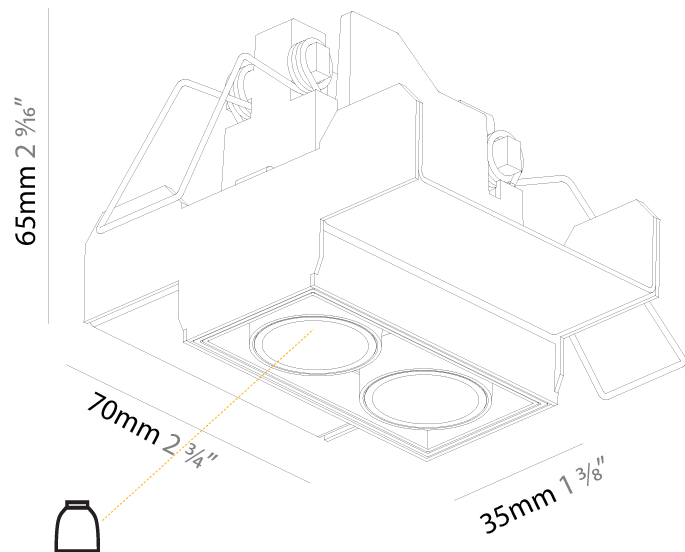

ELECTRICAL

Lamp Type: LED (Zhaga Standard)
Input Wattage (W): 9
Total Output Wattage (W): 8.2
Dimming: Tri-Mode (Non-Dimming and Phase Dimming (120Vac only) and 0-10V Dimming)
Driver Included: No
Driver Location: Remote
Driver Type: Constant Current - Universal
Driver Class: Class 2
Input Voltage (V): 120 - 277
Constant Current (MA): 1050

LED

Number of LEDs: 2
Color Temperature (°K): 2700 / 3000 / 3500 / 4000
Max. Delivered Lumen (lm): 314 / 342 / 350 / 357
Nominal Lumen (lm): 440 / 480 / 490 / 500
CRI: >90 CRI
Lamp Life (hrs): 50000
Upon Request: Special Color Temperature

OPTICAL

Reflector: 8 / 18 / 34
Upon Request: Special Beam Angles

RATINGS AND CERTIFICATIONS

Certified By: CSA Certified to UL and CSA Standards
IP rating: IP20

Zaneen Group Inc. © 2026, T 1800-388-3382, F 416-247-9319, www.zaneen.com

Available for International specifications by adding 'INT' at the end of the existing Model #. For assistance on 'custom' specifications, contact zteam@zaneen.com. In a constant effort to supply the best product, we reserve the right to change specifications or materials without notice. The most recent specification sheets are found at zaneen.com