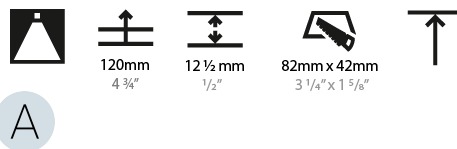

ELECTRICAL

Lamp Type: LED (Zhaga Standard)
Input Wattage (W): 9
Total Output Wattage (W): 8.2
Dimming: Tri-Mode (Non-Dimming and Phase Dimming (120Vac only) and 0-10V Dimming)
Driver Included: No
Driver Location: Remote
Driver Type: Constant Current - Universal
Driver Class: Class 2
Input Voltage (V): 120 - 277
Constant Current (MA): 1050

LED

Number of LEDs: 2
Color Temperature (°K): 2700 / 3000 / 3500 / 4000
Max. Delivered Lumen (lm): 314 / 342 / 350 / 357
Nominal Lumen (lm): 440 / 480 / 490 / 500
CRI: >90 CRI
Lamp Life (hrs): 50000
Upon Request: Special Color Temperature

OPTICAL

Reflector: 8 / 18 / 34
Upon Request: Special Beam Angles

RATINGS AND CERTIFICATIONS

Certified By: CSA Certified to UL and CSA Standards
IP rating: IP20

Zaneen Group Inc. © 2026, T 1800-388-3382, F 416-247-9319, www.zaneen.com

Available for International specifications by adding 'INT' at the end of the existing Model #. For assistance on 'custom' specifications, contact zteam@zaneen.com. In a constant effort to supply the best product, we reserve the right to change specifications or materials without notice. The most recent specification sheets are found at zaneen.com