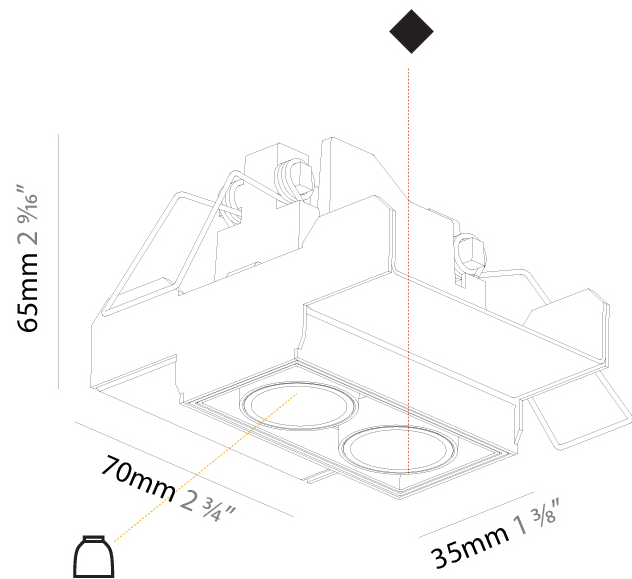

ELECTRICAL

Lamp Type: LED (Zhaga Standard)
Input Wattage (W): 7.7
Total Output Wattage (W): 6.6
Dimming: Tri-Mode (Non-Dimming and Phase Dimming (120Vac only) and 0-10V Dimming)
Driver Included: No
Driver Location: Remote
Driver Type: Constant Current - Universal
Driver Class: Class 2
Input Voltage (V): 120 - 277
Constant Current (MA): 1050

LED

Number of LEDs: 2
Color Temperature (°K): 2700 / 3000 / 3500 / 4000
Max. Delivered Lumen (lm): 319 / 348 / 356 / 363
Nominal Lumen (lm): 440 / 480 / 490 / 500
CRI: >90 CRI
Lamp Life (hrs): 50000
Upon Request: Special Color Temperature

OPTICAL

Reflector: 8 / 18 / 34
Upon Request: Special Beam Angles

RATINGS AND CERTIFICATIONS

Zaneen Group Inc. © 2026, 1 800 388-3382, F 416-247-9319, www.zaneen.com

Certified by CSA Certified, eUL and CEM Standards

For assistance on 'custom' specifications, contact zteam@zaneen.com.

In an effort to supply the best product, we reserve the right to change specifications or materials without notice. The most recent specification sheets are found at zaneen.com

120mm
4 3/4"

12 1/2 mm
1/2"

82mm x 42mm
3 1/4" x 1 5/8"