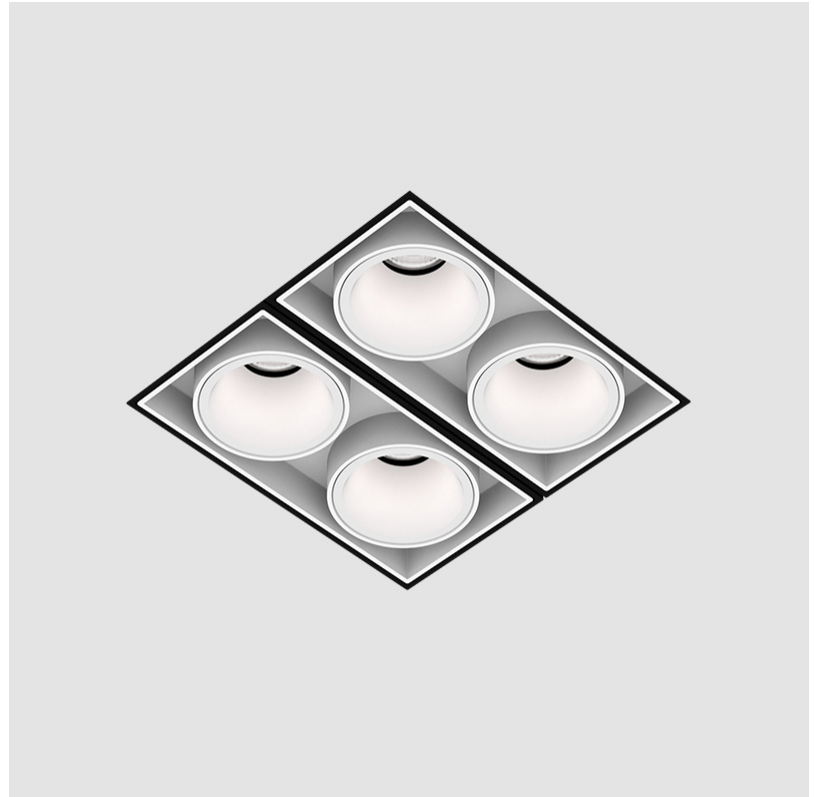

ELECTRICAL

Lamp Type: LED (Zhaga Standard)
Input Wattage (W): 18
Total Output Wattage (W): 16.4
Dimming: Tri-Mode (Non-Dimming and Phase Dimming (120Vac only) and 0-10V Dimming)
Driver Included: No
Driver Location: Recessed Housing
Driver Type: Constant Current - Universal
Driver Class: Class 2
Housing: See components
Input Voltage (V): 120 - 277
Constant Current (MA): 1050

LED

Number of LEDs: 4
Color Temperature (°K): 2700 / 3000 / 3500 / 4000
Max. Delivered Lumen (lm): Max. 887
CRI: >90 CRI
Lamp Life (hrs): 50000
Upon Request: Special Color Temperature

OPTICAL

Reflector: 8 / 18 / 34
Upon Request: Special Beam Angles

RATINGS AND CERTIFICATIONS

Certified By: CSA Certified to UL and CSA Standards
Zaneen Lighting Inc. © 2024, 11801e-300-1389, P-416-247-9389, www.zaneen.com

For International specifications by adding 'INT' at the end of the existing Model #. For assistance on 'custom' specifications, contact zteam@zaneen.com. In a constant effort to supply the best product, we reserve the right to change specifications or materials without notice. The most recent specification sheets are found at zaneen.com