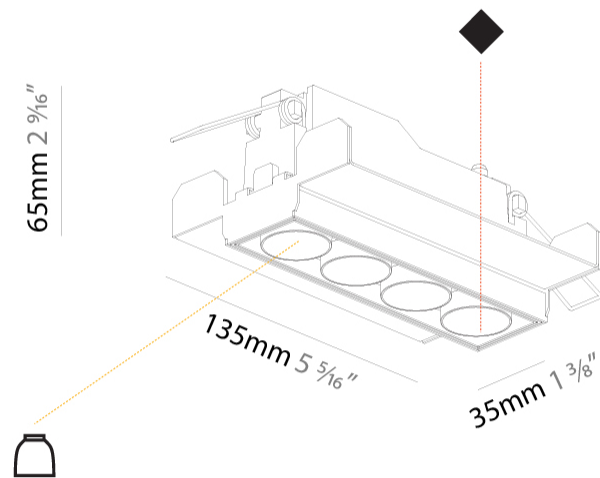

ELECTRICAL

Lamp Type: LED (Zhaga Standard)
Input Wattage (W): 14.3
Total Output Wattage (W): 13.3
Dimming: Tri-Mode (Non-Dimming and Phase Dimming (120Vac only) and 0-10V Dimming)
Driver Included: No
Driver Location: Recessed Housing
Driver Type: Constant Current - Universal
Driver Class: Class 2
Housing: See components
Input Voltage (V): 120 - 277
Constant Current (MA): 1050

LED

Number of LEDs: 4
Color Temperature (°K): 2700 / 3000 / 3500 / 4000
Max. Delivered Lumen (lm): 750 / 850 / 862 / 880
CRI: >90 CRI
Lamp Life (hrs): 50000
Upon Request: Special Color Temperature

OPTICAL

Reflector: 8 / 14 / 34
Upon Request: Special Beam Angles

RATINGS AND CERTIFICATIONS

Zaneen Group Inc. © 2026, 1 800 388 3382, F 416-247-9319, www.zaneen.com

Certified by: CSA Certified, ETL and CEM Standards

Identified by: Add the suffix to the end of the existing Model #. For assistance on 'custom' specifications, contact zteam@zaneen.com.

In an effort to supply the best product, we reserve the right to change specifications or materials without notice. The most recent specification sheets are found at zaneen.com