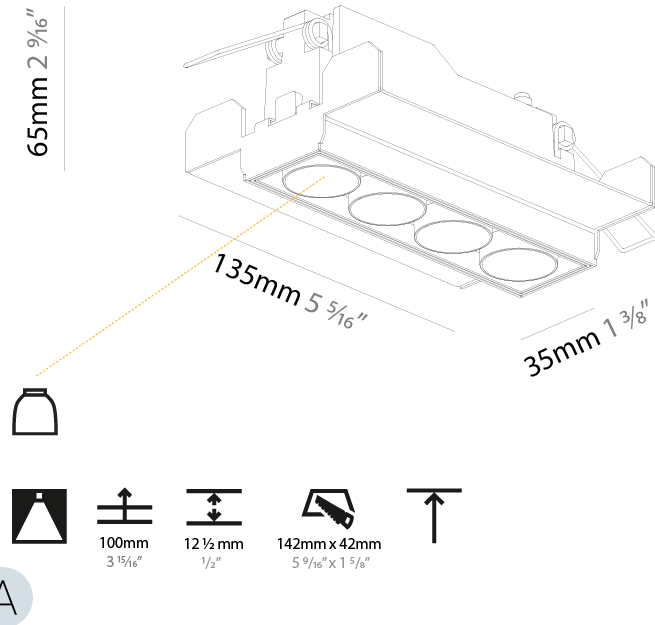

ELECTRICAL

Lamp Type: LED (Zhaga Standard)
Input Wattage (W): 14.3
Total Output Wattage (W): 13.3
Dimming: Tri-Mode (Non-Dimming and Phase Dimming (120Vac only) and 0-10V Dimming)
Driver Included: No
Driver Location: Recessed Housing
Driver Type: Constant Current - Universal
Driver Class: Class 2
Housing: See components
Input Voltage (V): 120 - 277
Constant Current (MA): 1050

LED

Number of LEDs: 4
Color Temperature (°K): [2700 / 3000 / 3500 / 4000](#)
Max. Delivered Lumen (lm): 750 / 850 / 862 / 880
CRI: >90 CRI
Lamp Life (hrs): 50000
Upon Request: Special Color Temperature

OPTICAL

Reflector: [8 / 18 / 34](#)
Upon Request: Special Beam Angles

RATINGS AND CERTIFICATIONS

Certified By: CSA Certified to UL and CSA Standards
IP rating: IP20

Zaneen Group Inc. © 2026, T 1800-388-3382, F 416-247-9319, www.zaneen.com

Available for International specifications by adding 'INT' at the end of the existing Model #. For assistance on 'custom' specifications, contact zteam@zaneen.com. In a constant effort to supply the best product, we reserve the right to change specifications or materials without notice. The most recent specification sheets are found at zaneen.com

PROJECT
TYPE
SPECIFIER
QUANTITY
DATE