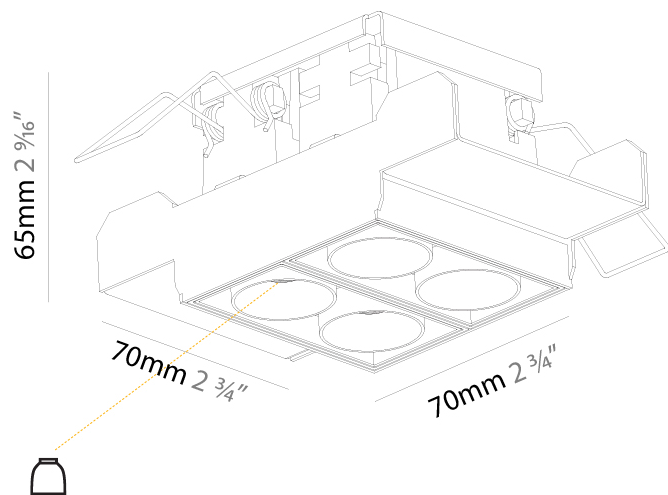

ELECTRICAL

Lamp Type: LED (Zhaga Standard)
Input Wattage (W): 14.3
Total Output Wattage (W): 13.2
Dimming: Tri-Mode (Non-Dimming and Phase Dimming (120Vac only) and 0-10V Dimming)
Driver Included: No
Driver Location: Recessed Housing
Driver Type: Constant Current - Universal
Driver Class: Class 2
Housing: See components
Input Voltage (V): 120 - 277
Constant Current (MA): 1050

LED

Number of LEDs: 4
Color Temperature (°K): 2700 / 3000 / 3500 / 4000
Max. Delivered Lumen (lm): 780 / 830 / 833 / 850
CRI: >90 CRI
Lamp Life (hrs): 50000
Upon Request: Special Color Temperature

OPTICAL

Reflector: 10 / 20 / 40
Upon Request: Special Beam Angles

RATINGS AND CERTIFICATIONS

Certified By: CSA Certified to UL and CSA Standards
IP rating: IP20

Zaneen Group Inc. © 2026, T 1800-388-3382, F 416-247-9319, www.zaneen.com

Available for International specifications by adding 'INT' at the end of the existing Model #. For assistance on 'custom' specifications, contact zteam@zaneen.com. In a constant effort to supply the best product, we reserve the right to change specifications or materials without notice. The most recent specification sheets are found at zaneen.com